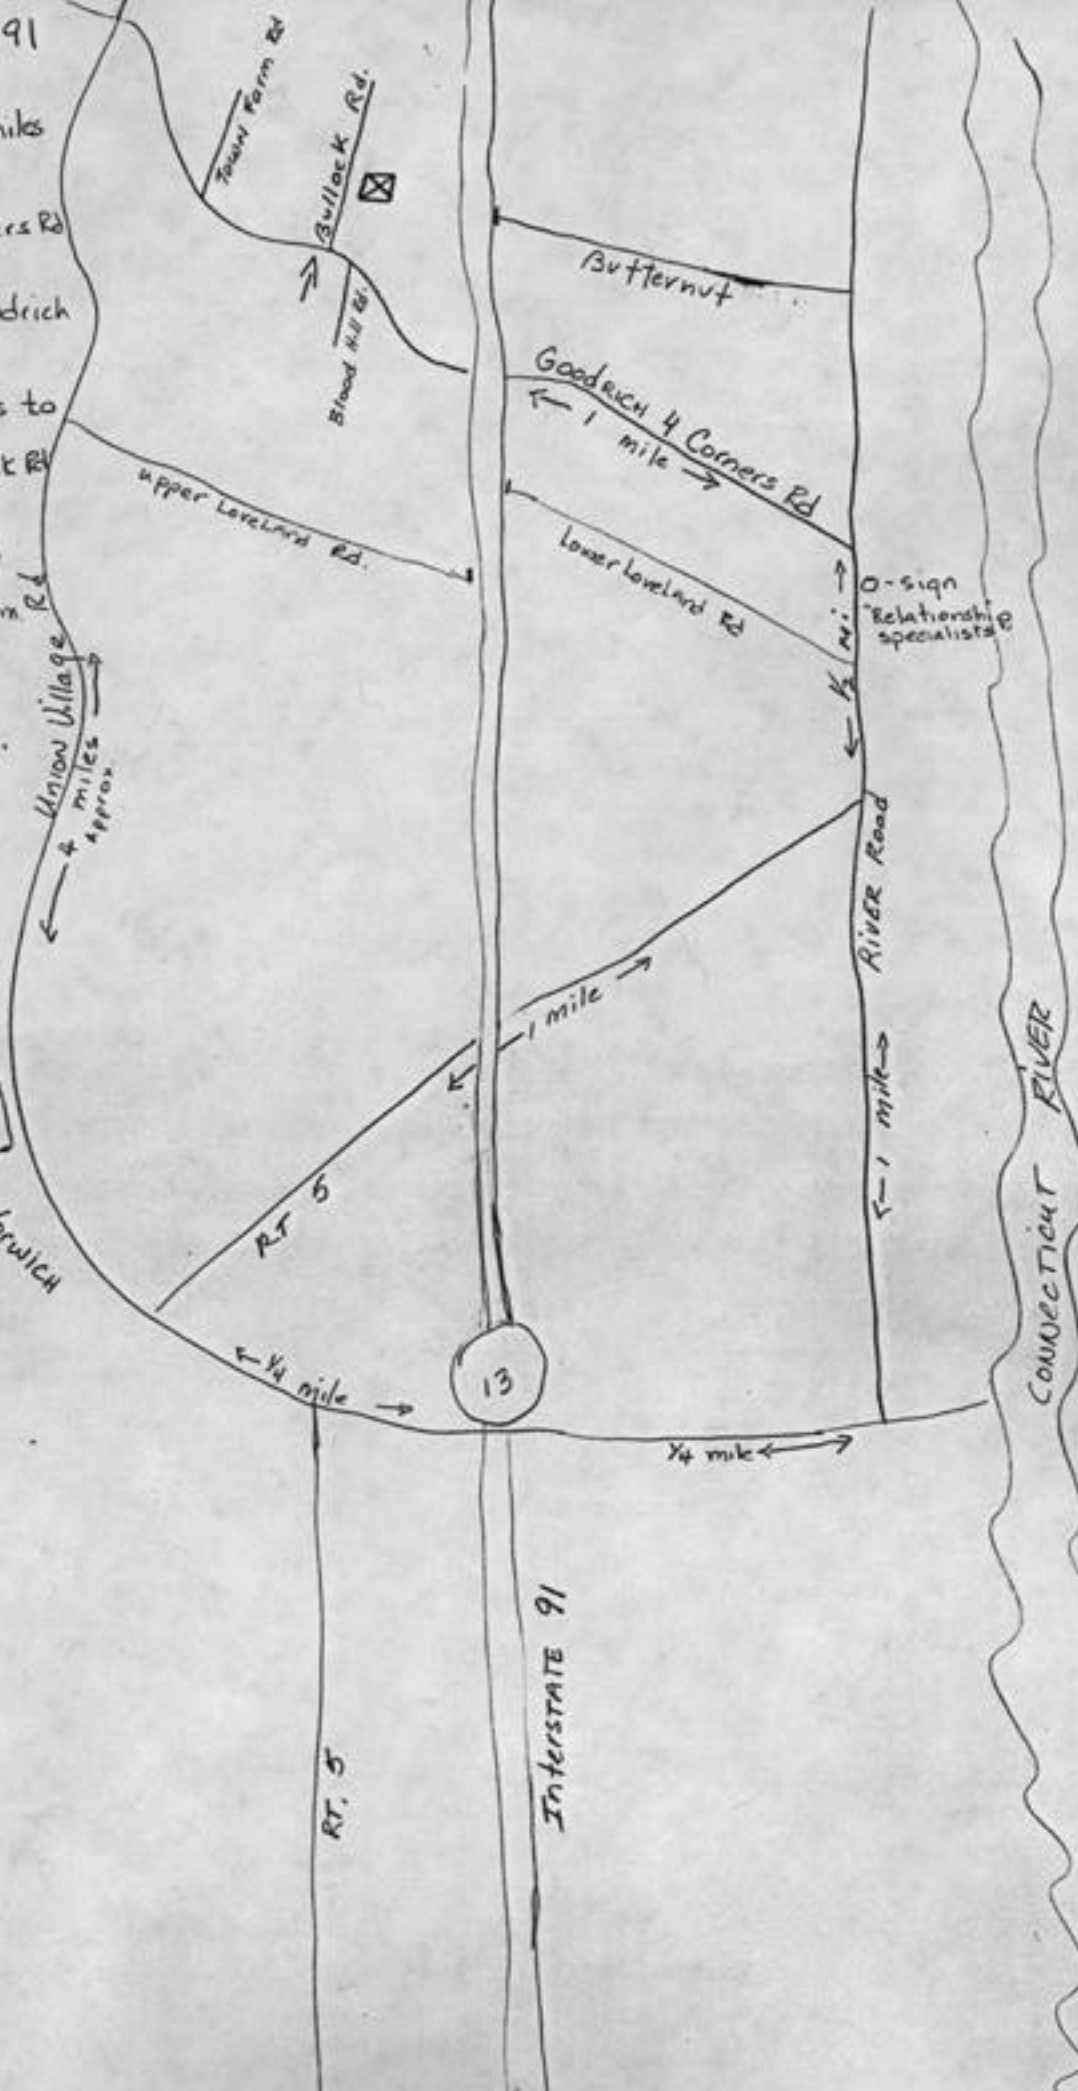

- 1) Exit 13 off Interstate 91
- 2) River Rd North for 1 1/2 miles
- 3) left ONTO Goodrich 4 Corners Rd
- 4) Approximately 1 mi on Goodrich
- 5) Just after Goodrich turns to dirt turn right on Bullock Rd
- 6) Our house is the first on right, Cedar Clapboard with Blue Trim
- 7) The driveway splits. The left fork goes to the office.

IF YOU ARE LOST,
CALL FROM DAN + WHITE'S
General STORE.

DAN + WHITE'S
Store

Relationship Specialists
802 649-1030

Bob + Barbara Handelman